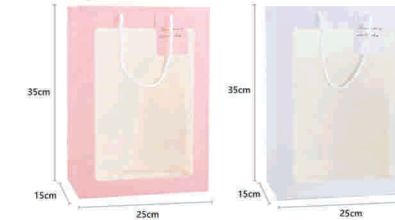

Flower Sleeve(Lover Heart)

ITEM NO.	YM0305001
MATERIAL	OPP
SIZE	UP 13×H45cm×Down4cm
PACKING	50pcs/bag,100bags/ctn

Flower Sleeve(Lace Side)

ITEM NO.	YM0305002
MATERIAL	OPP
SIZE	UP 13×H45cm×Down4cm
PACKING	50pcs/bag,100bags/ctn

Flower Bag(Lover Ruler)

ITEM NO.	YM0305003
MATERIAL	Plastic
SIZE	UP 28×H44cm×Down8cm
PACKING	50pcs/bag,100bags/ctn

Flower Bag(Printed Bear)

ITEM NO.	YM0305004
MATERIAL	OPP
SIZE	UP36×H45cm×Down20cm
PACKING	30pcs/bag,50bags/ctn

Packing Flower Bag With Window

ITEM NO.	YM0305005
MATERIAL	Plastic+Bag
SIZE	L25cm×W15cm×H35cm
PACKING	10pcs/bag,50bags/ctn

Flower Packing Box

ITEM NO.	YM0305006
MATERIAL	Paper
SIZE	D14cm×H18cm
PACKING	48pcs/ctn

Floral Foam

ITEM NO.	YM0305007
MATERIAL	Foam
SHAPES	Heart,Cylinder,Cuboid,Shaped
SIZE	L22.5cm×W10.5cm×T7cm
PACKING	20pcs/ctn

Flower Binding Wire

ITEM NO.	YM0305008
MATERIAL	Thin Wire+PVC
SIZE	6cm/8cm/10cm/12cm
PACKING	100pcs in a PP bag